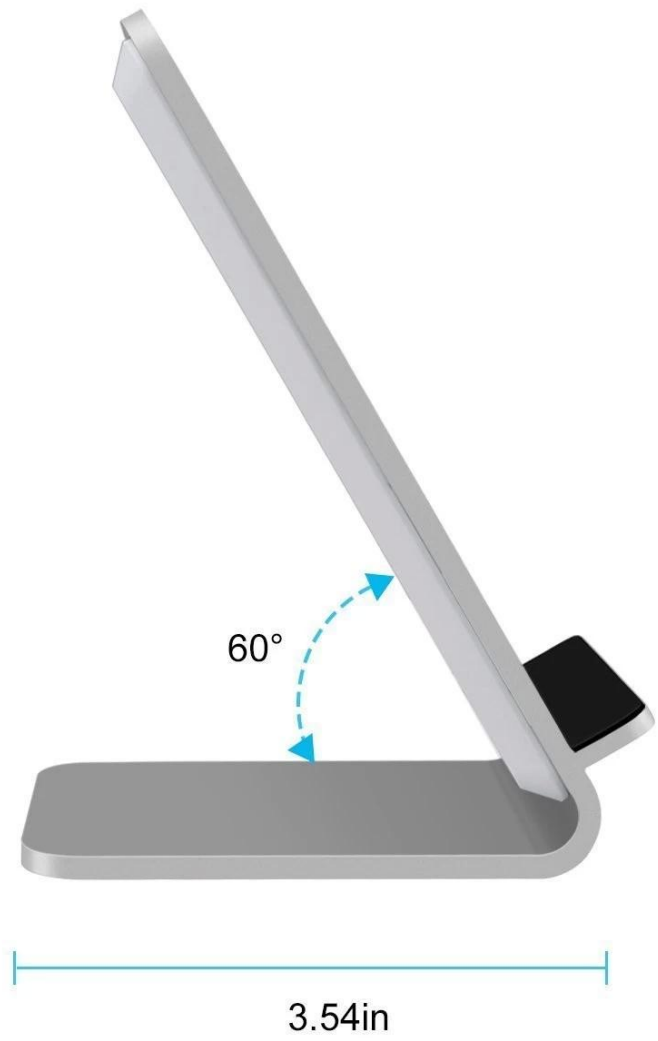

* 9

* %73%

* 132 * 90 * 70

*

*

* 2-

* 10W 7.5W

○ Best Visula-angle
in Keep with Ergnomics