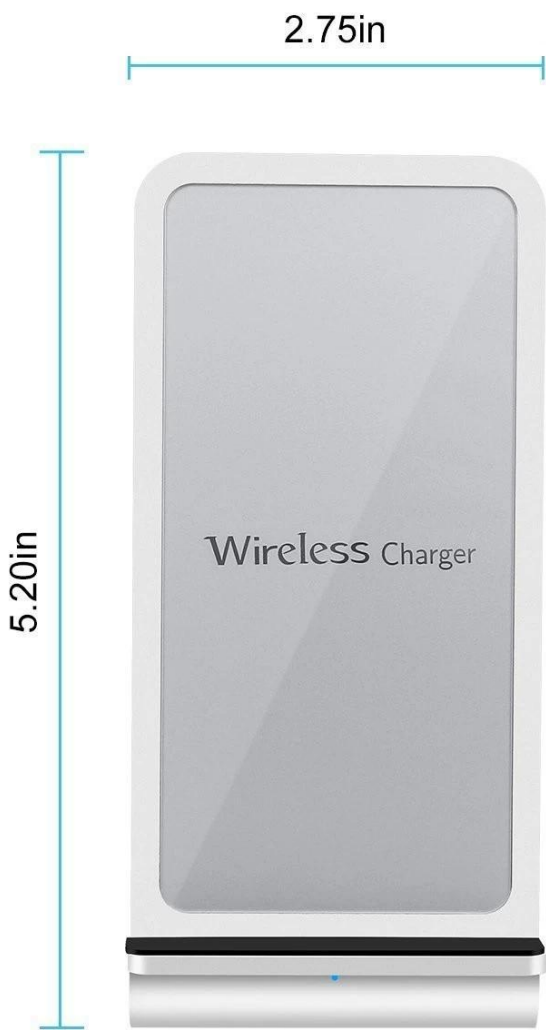

* 9

* %73%

* 132 * 90 * 70

*

*

* 2-

* 10W 7.5W

○ Best Visula-angle
in Keep with Ergnomics